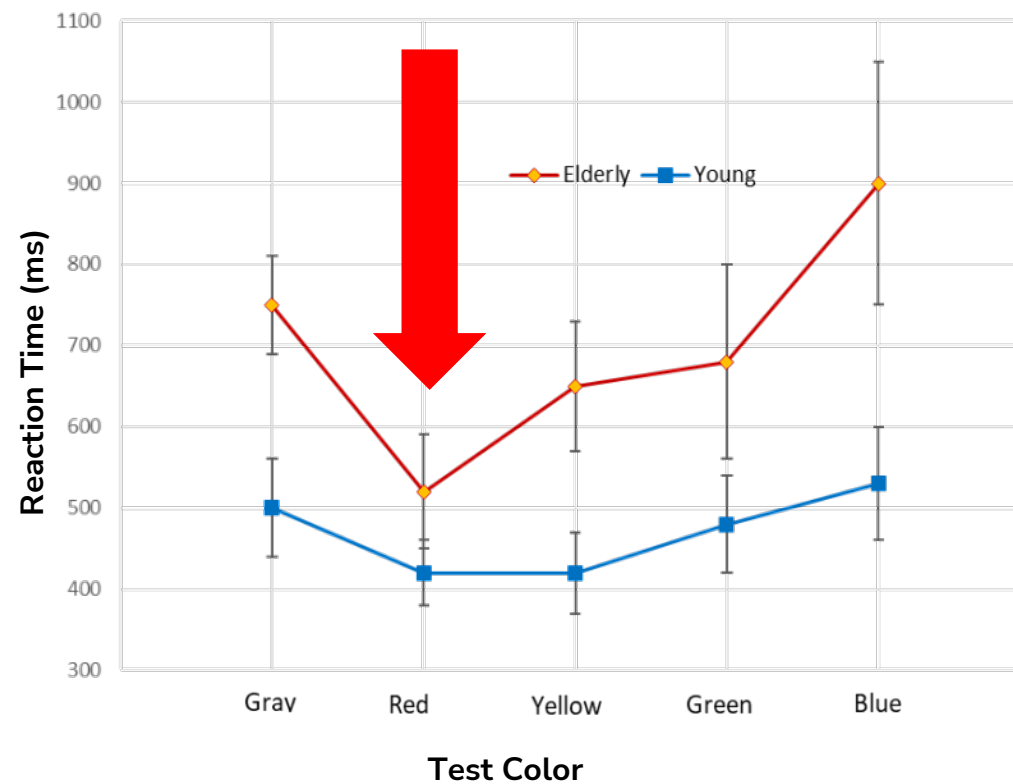

COLORBOOST™

PICKLEBALL

COLORBOOST™ THE PICKLEBALL'S VISIBILITY BY >30%

**COLOR
RESOLUTION
BOOST**

+30%

This panel illustrates the effect of green lenses. On the left, two green lenses are shown. On the right, a bright green pickleball is shown on a gravel surface, demonstrating high visibility. A gauge indicates a +30% color resolution boost.

**COLOR
RESOLUTION
BOOST**

+32%

This panel illustrates the effect of purple lenses. On the left, two purple lenses are shown. On the right, a bright purple pickleball is shown on a gravel surface, demonstrating high visibility. A gauge indicates a +32% color resolution boost.

COLORBOOST™ IMPROVES REACTION TIME BY 25% ESPECIALLY IN OLDER PLAYERS

1) As compared with young test subjects (*J Physiol Anthropol* 25(2): 179–187, 2006)

PRECISELY JUDGE DISTANCE WITH COLORBOOSTED DEPTH PERCEPTION