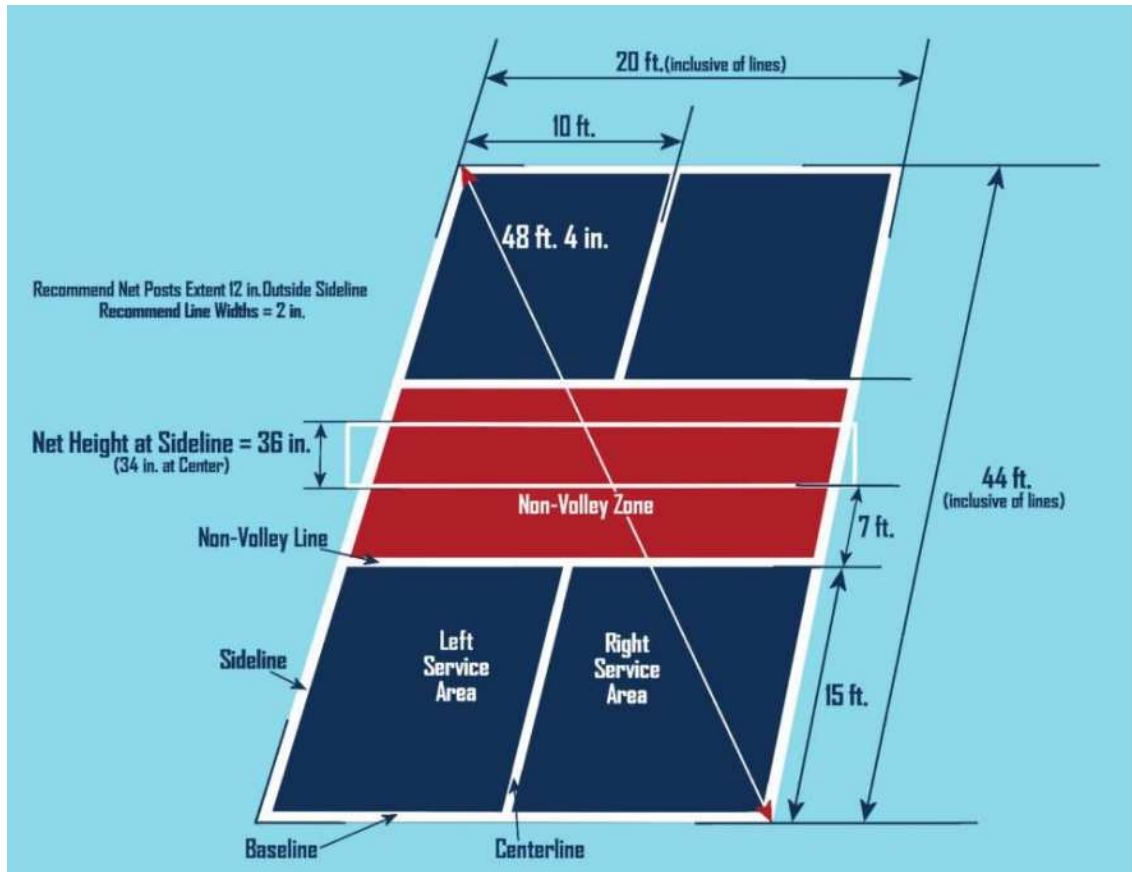

PRECISELY JUDGE DISTANCE WITH COLORBOOSTED DEPTH PERCEPTION